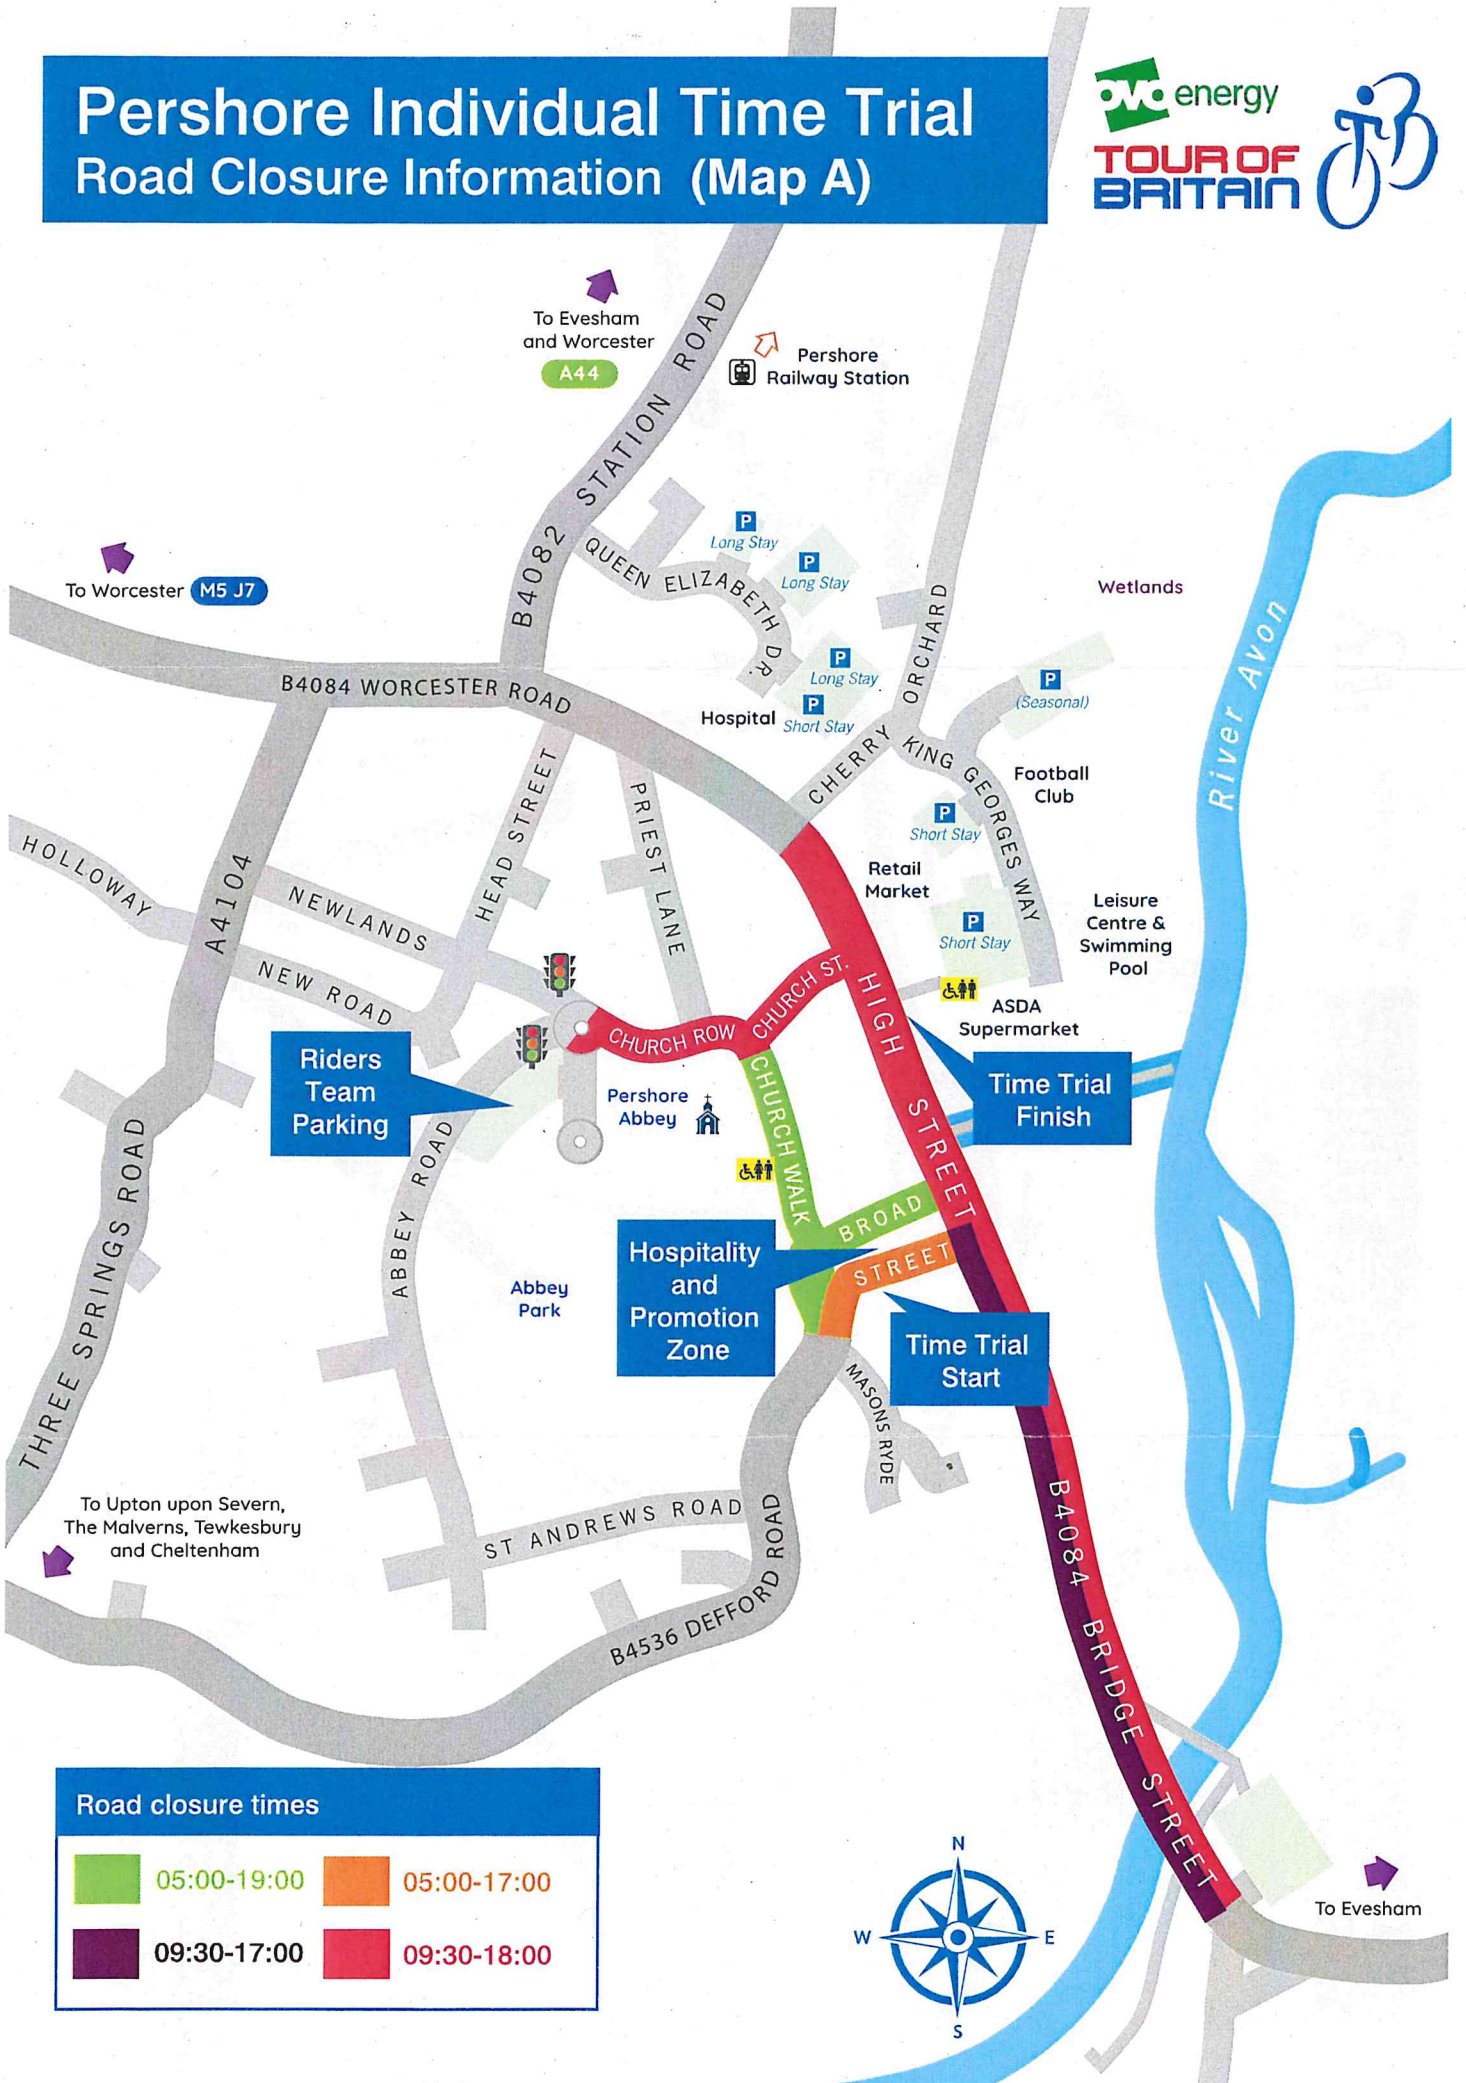

Pershore Individual Time Trial Road Closure Information (Map A)

Road closure times	
■ 05:00-19:00	■ 05:00-17:00
■ 09:30-17:00	■ 09:30-18:00